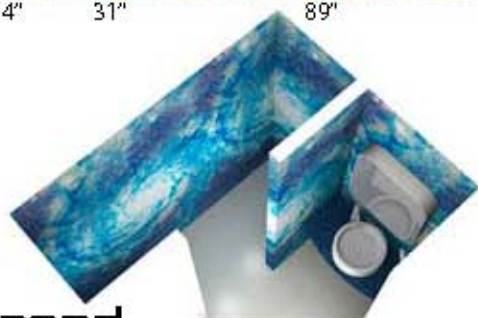

SVILUPPO PROGETTO · PROJECT LAYOUT

Parete 508 x 240 cm · Wall 3 18.11" x 94.48"
Tecnica Cad 1 x 1 cm · CadTechnique 3/8" x 3/8"
Colori · Colors: 160 120 121 122 123 130 131 135 230 240 242 244 247 275 255