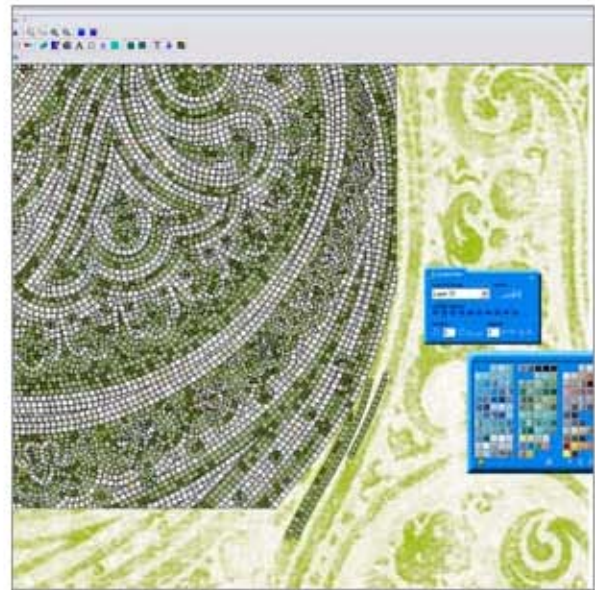

elaborato artistico · artistic elaboration