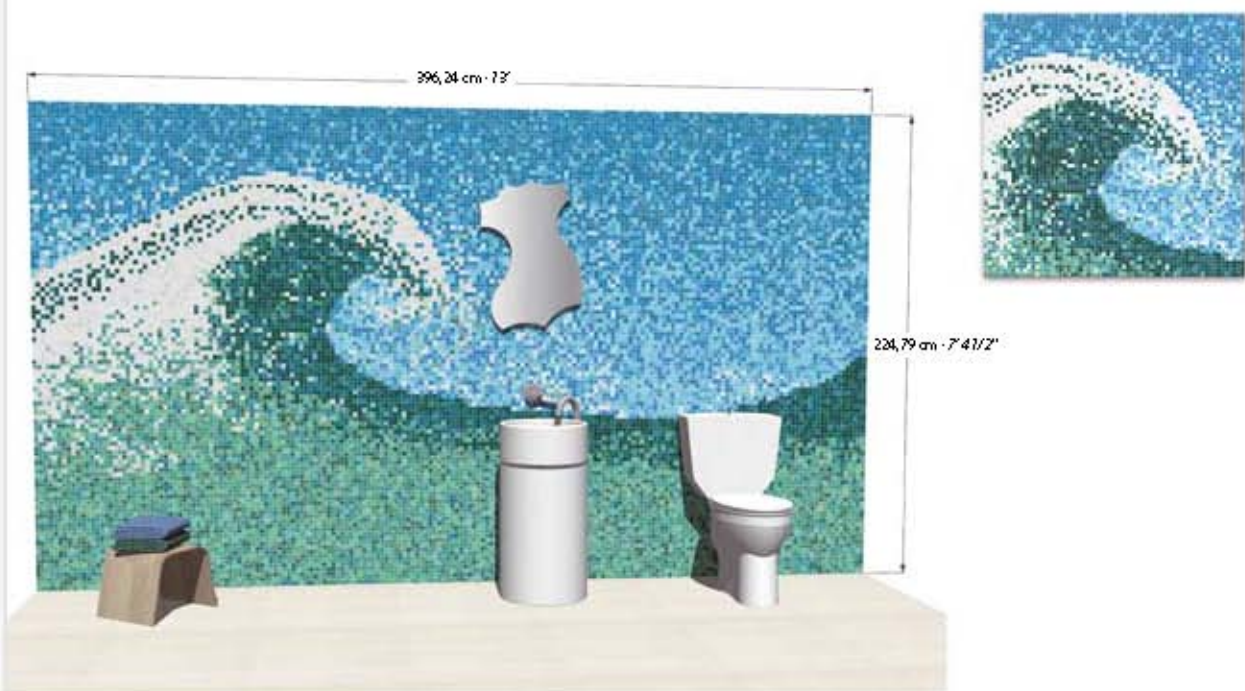

SVILUPPO PROGETTO · PROJECT LAYOUT

tecnica cad · cad technique 2 x 2 cm · 3/4" x 3/4"
colori · colours: 160 161 120 121 122 123 124 244 237 241 239 249 253 252 253 229 110 111 112 113 142 232 280

trend
design