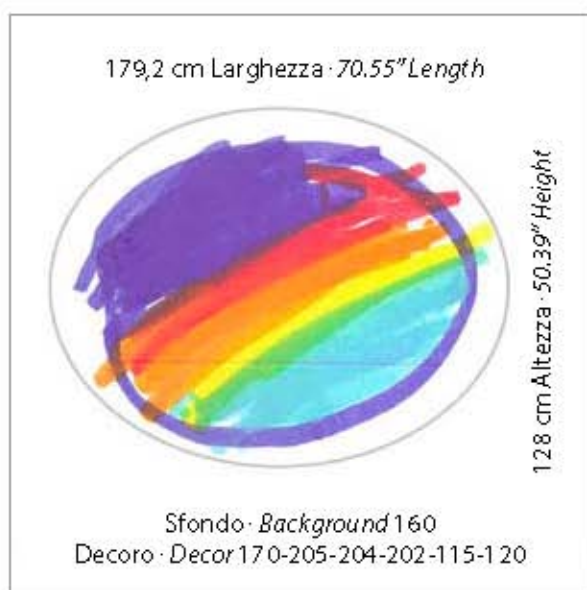

Tecnica mista · *mixed technique*

Una combinazione di tecnica CAD e tecnica artistica (tessellatum) che impiega tessere di differenti dimensioni. Particolarmente efficace quando il disegno originale presenta sia motivi geometrici che curvilinei o irregolari come le forme floreali.

A combination of different size tiles to utilize both CAD and tessellatum techniques. This is especially effective when the design necessitates both geometric and organic forms.

Misura tessera 1 x 1 cm, 2 x 2 cm · *Tile size 3/8" x 3/8", 3/4" x 3/4"*

immagine in jpg · *jpg drawing*