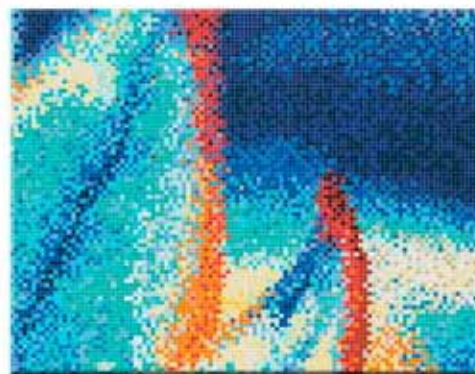

Tecnica CAD · CAD technique 1,5 x 1,5 cm · 5/8" x 5/8"

Il software CAD di proprietà esclusiva di TREND consente di riprodurre qualsiasi immagine anche di grandi dimensioni, utilizzando tessere intere di mosaico. Il progetto viene realizzato in scala ed in proporzione esatta alle dimensioni dell'installazione.

Our proprietary CAD software allows full size tiles to be arranged so that an entire pixilated pattern replicates the original art source. Your visual design is calibrated for the scale and proportion of the installation.

immagine in jpg · jpg drawing

elaborato artistico · artistic elaboration

elaborato in mosaico · mosaic elaboration

SVILUPPO PROGETTO · PROJECT LAYOUT

tecnica cad · cad technique
1,5 x 1,5 cm · 5/8" x 5/8"
2482 x 347 cm · 81'5" x 11'4"

alcuni colori · some colours: 330 304 342 348 336 380

trend
design